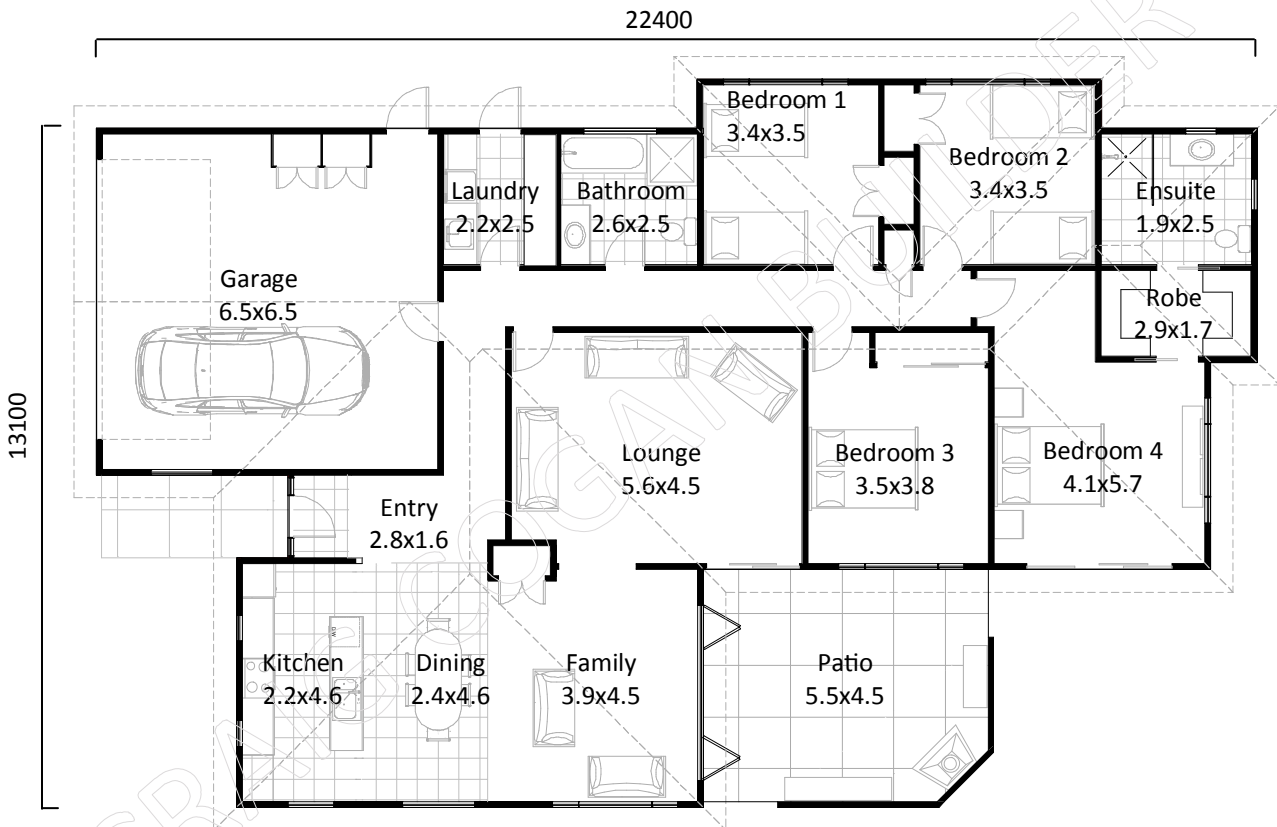

Kereru 227m²

Kereru | 4 Bedrooms | Floor Area 227m²