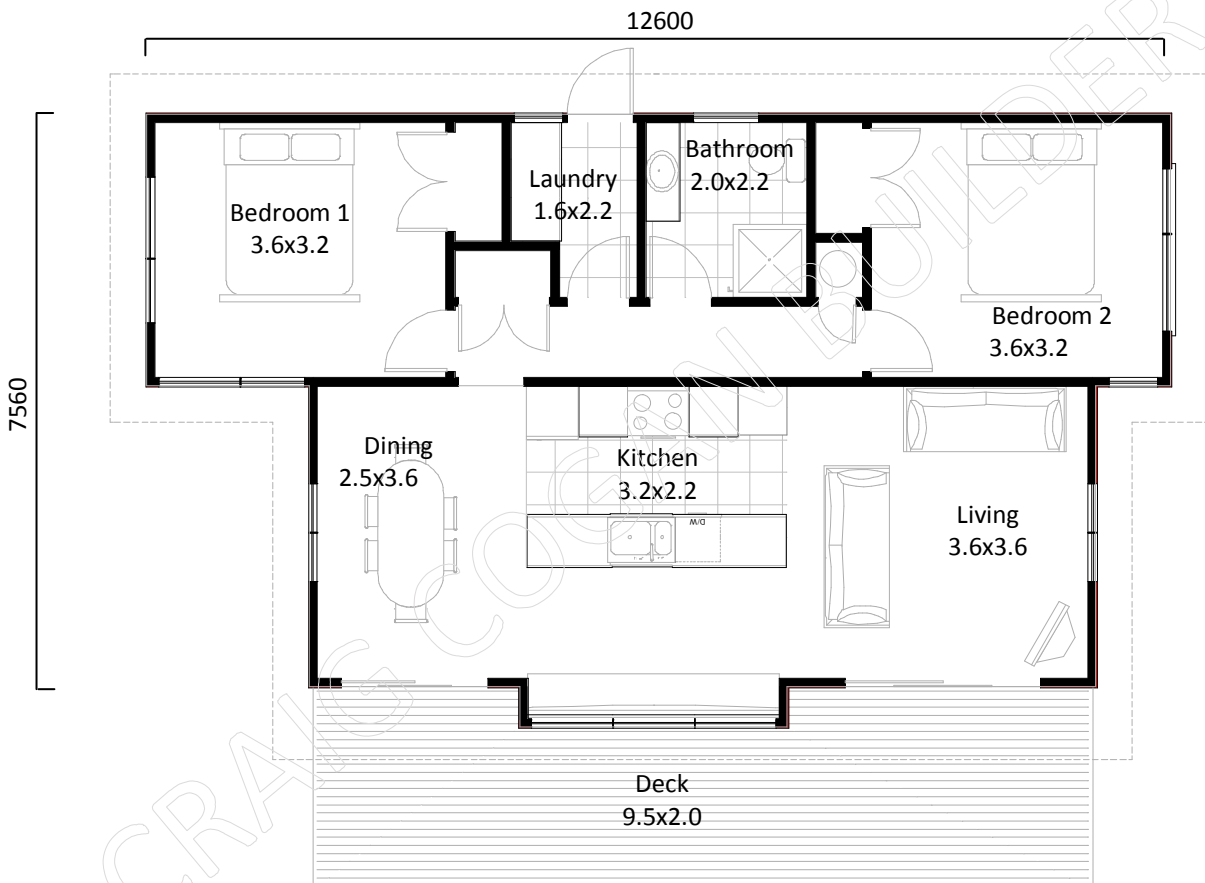

Kea 80m²

Kea | 2 Bedrooms | Floor Area 80m²